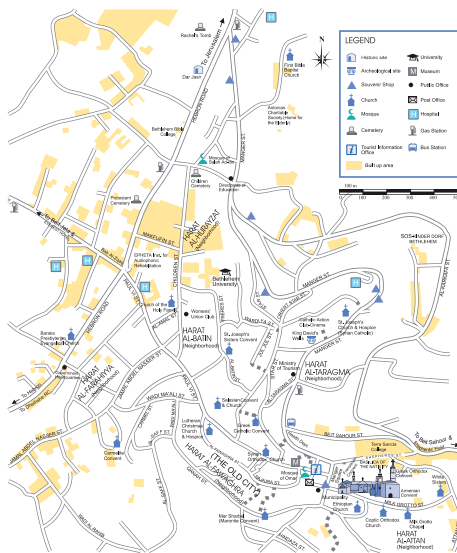

### Location:

Located in the heart of Bethlehem, the Ararat Hotel is walking distance to the Church of the Nativity, the Milk Grotto, Shepherd's Field and only 8km to the Old City of Jerusalem.

### Area Guide:

#### What's Near by?

	Km
Church of the Nativity	1.0
Nativity Square	0.8
Manger Square	1.1
Shepherds' Field	1.6
Rachel's Tomb	2.0
Biblical Zoo	6.1
Israel Museum	7.4
King David's Tomb	7.5
Cathedral of St. James	7.8
Western Wall	8.0
Al Aqsa Mosque	8.2
Church of the Holy Sepulchre	8.2